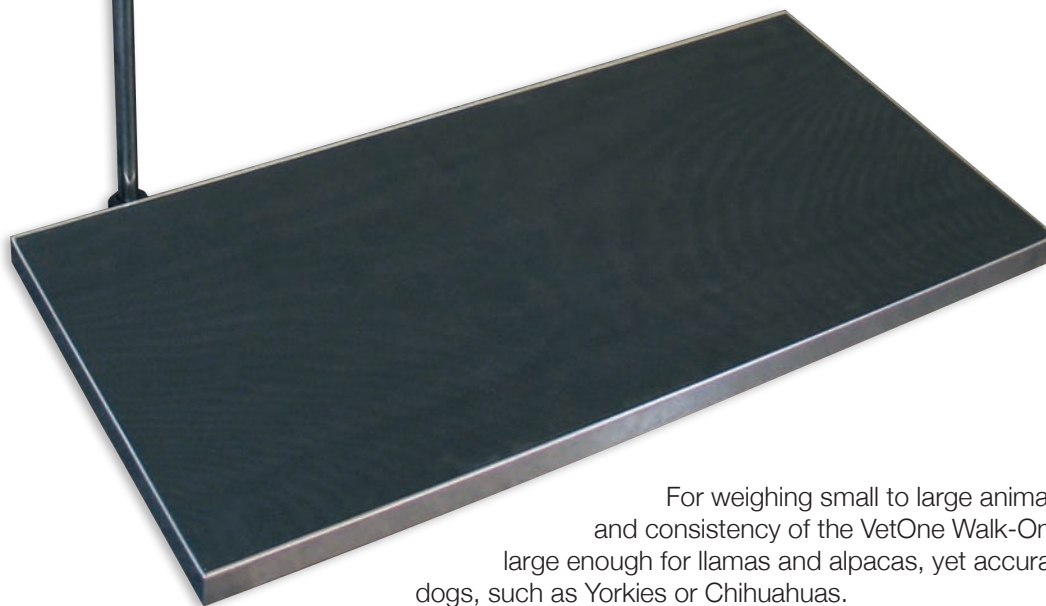

# Walk-on Scale

(mat sold separately)

For weighing small to large animals, you cannot beat the quality and consistency of the VetOne Walk-On Scale. Its 43" by 20" platform is large enough for llamas and alpacas, yet accurate enough for smaller breeds of dogs, such as Yorkies or Chihuahuas.

- 550 lb. (250 kg) x 0.2 lb. (0.09 kg) capacity; displays in either LB or KG
- Stainless steel base is easily cleaned
- Remote indicator's 1" tall LCD digits are easily viewed from a distance
- Wall mounting bracket is included for permanently positioning the indicator
- Both the power cord and the indicator cord are 6' long for flexibility in positioning the unit
- 100% tare function permits weighing an animal being held or inside a carrier
- Hold function compensates for movement on the platform to capture the exact weight of animal
- Four 2.5" adjustable rubber feet ensure platform stability
- Removable rubber mat (optional) provides extra grip for the animal and is easily cleaned
- Unit operates on either AC power or 6 AA batteries
- One-year warranty